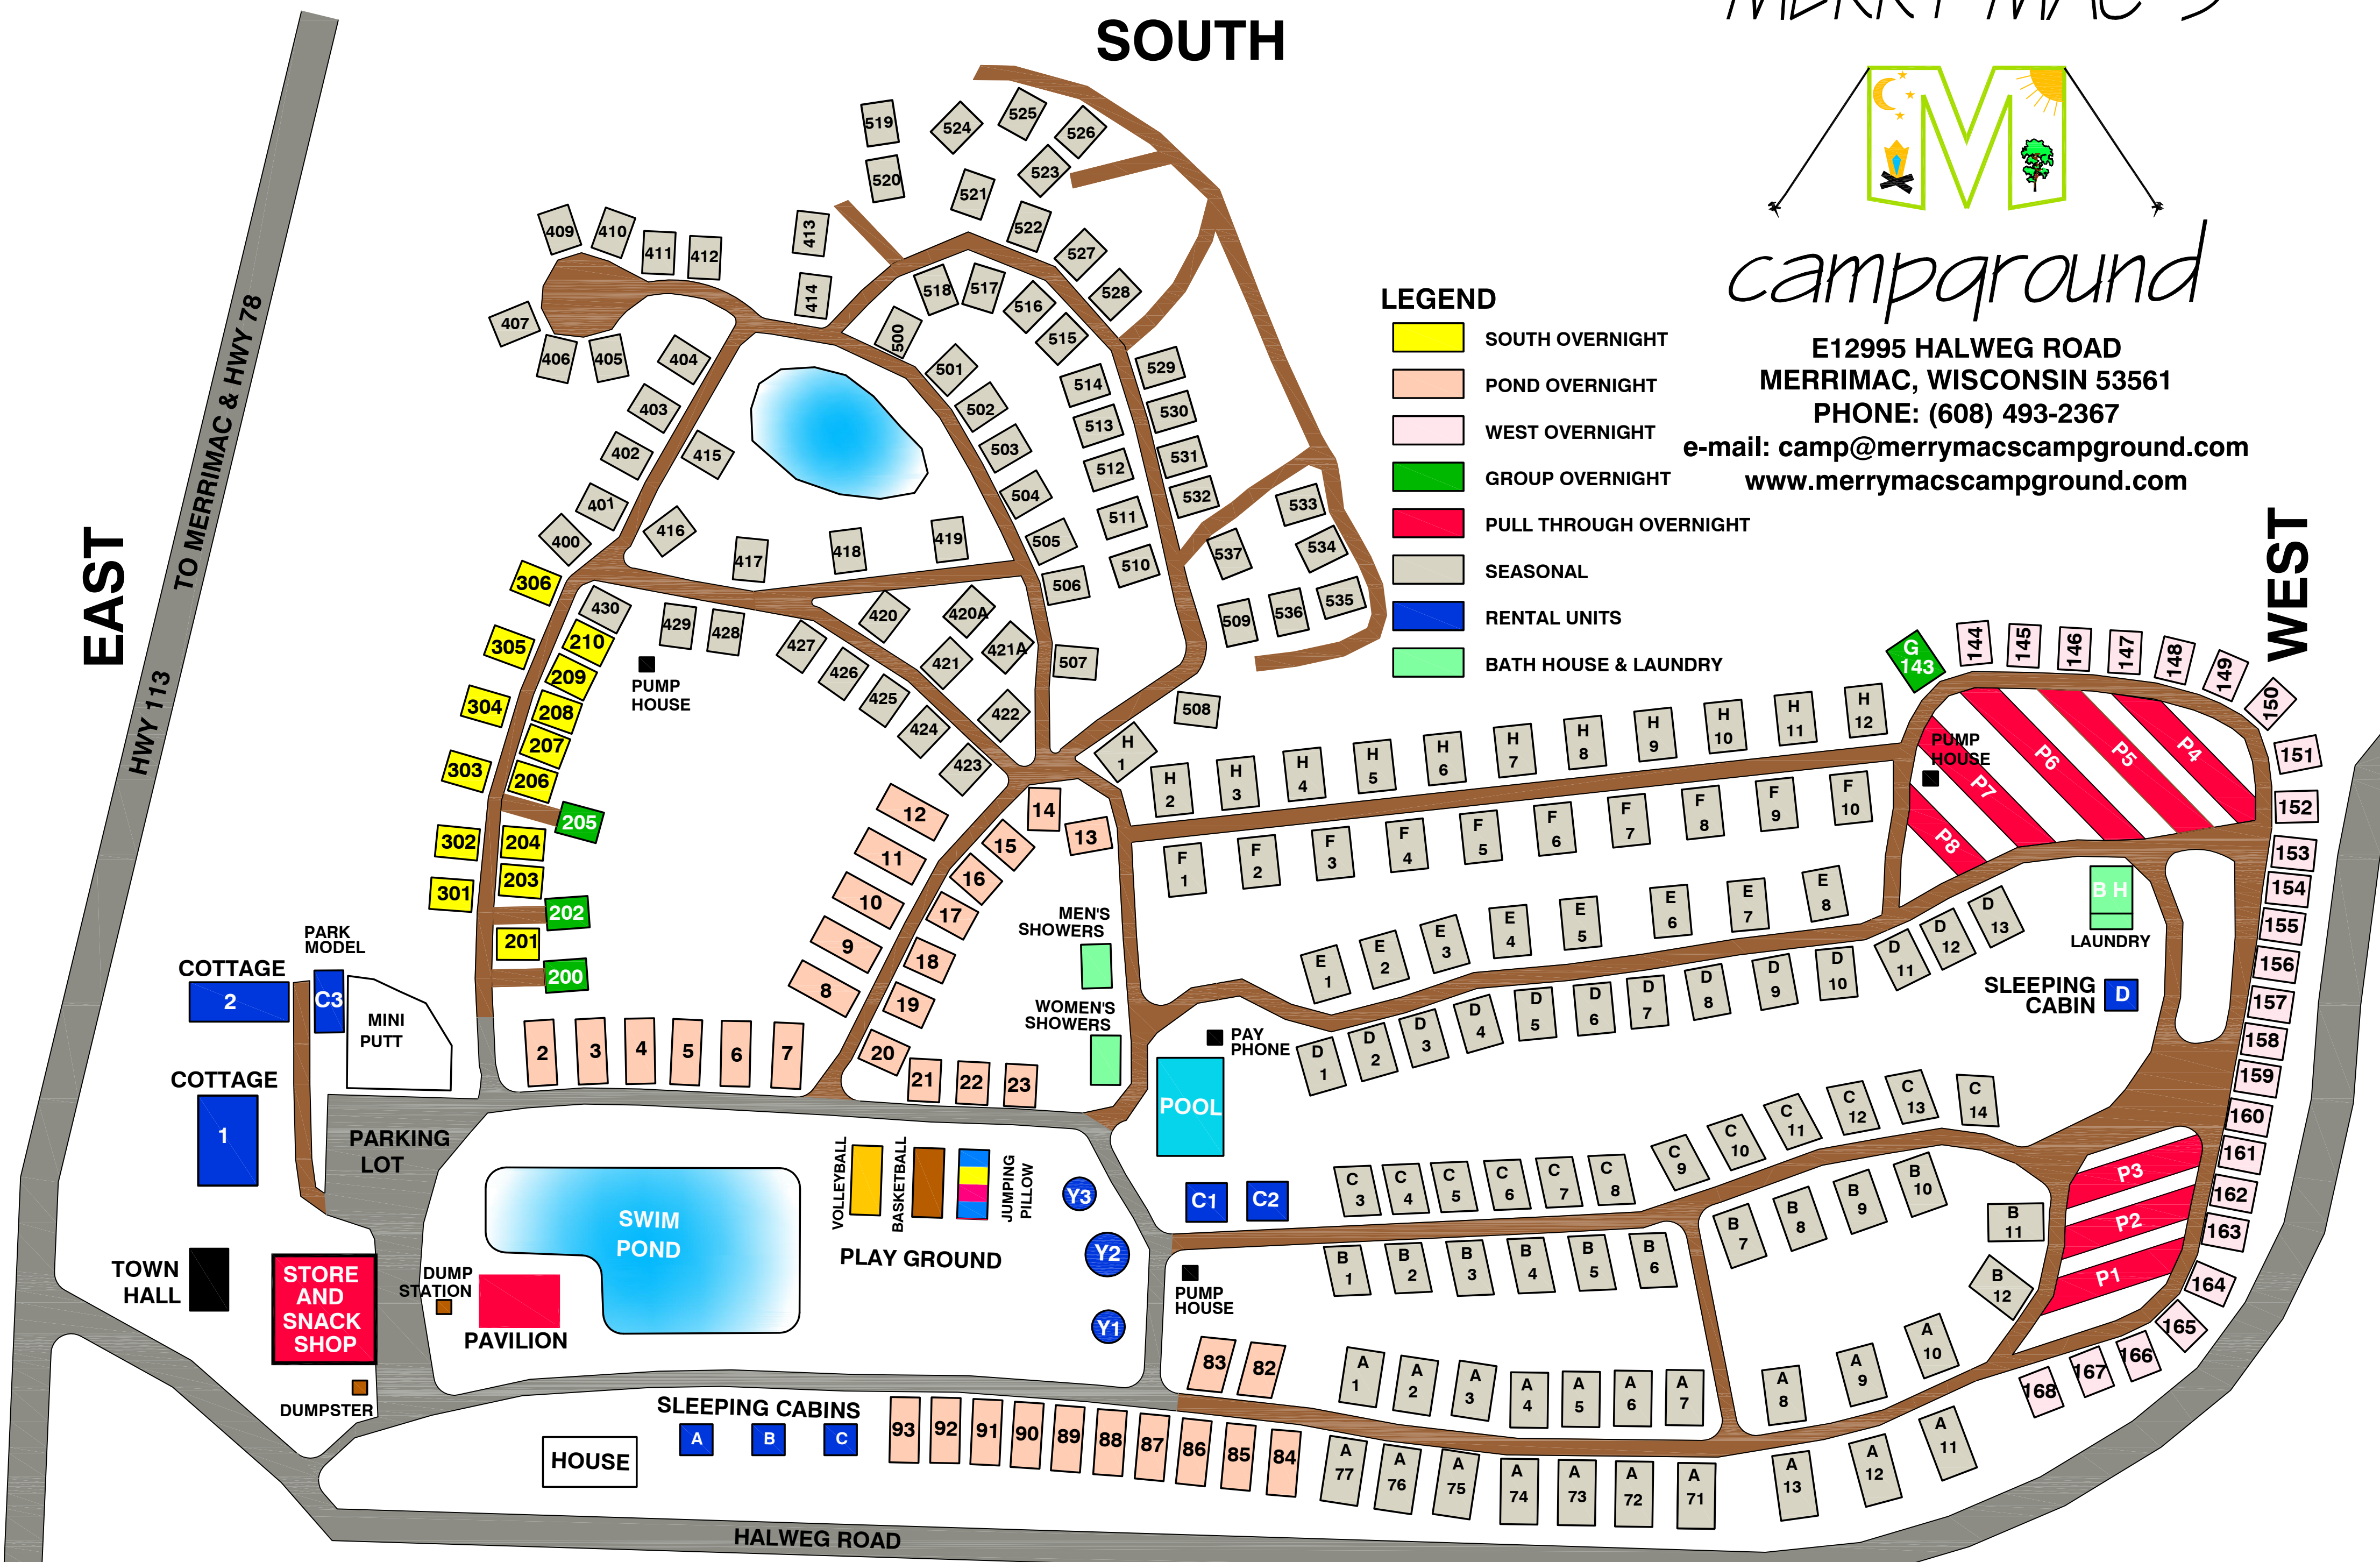

NORTH

HWY 113
 TO MERRIMAC & HWY 78

HALWEG ROAD

STORE AND SNACK SHOP

SWIM POND

POOL

PLAY GROUND

MEN'S SHOWERS
 WOMEN'S SHOWERS

PARKING LOT

DUMP STATION

DUMPSTER

COTTAGE 2

COTTAGE 1

TOWN HALL

SLEEPING CABINS

HOUSE